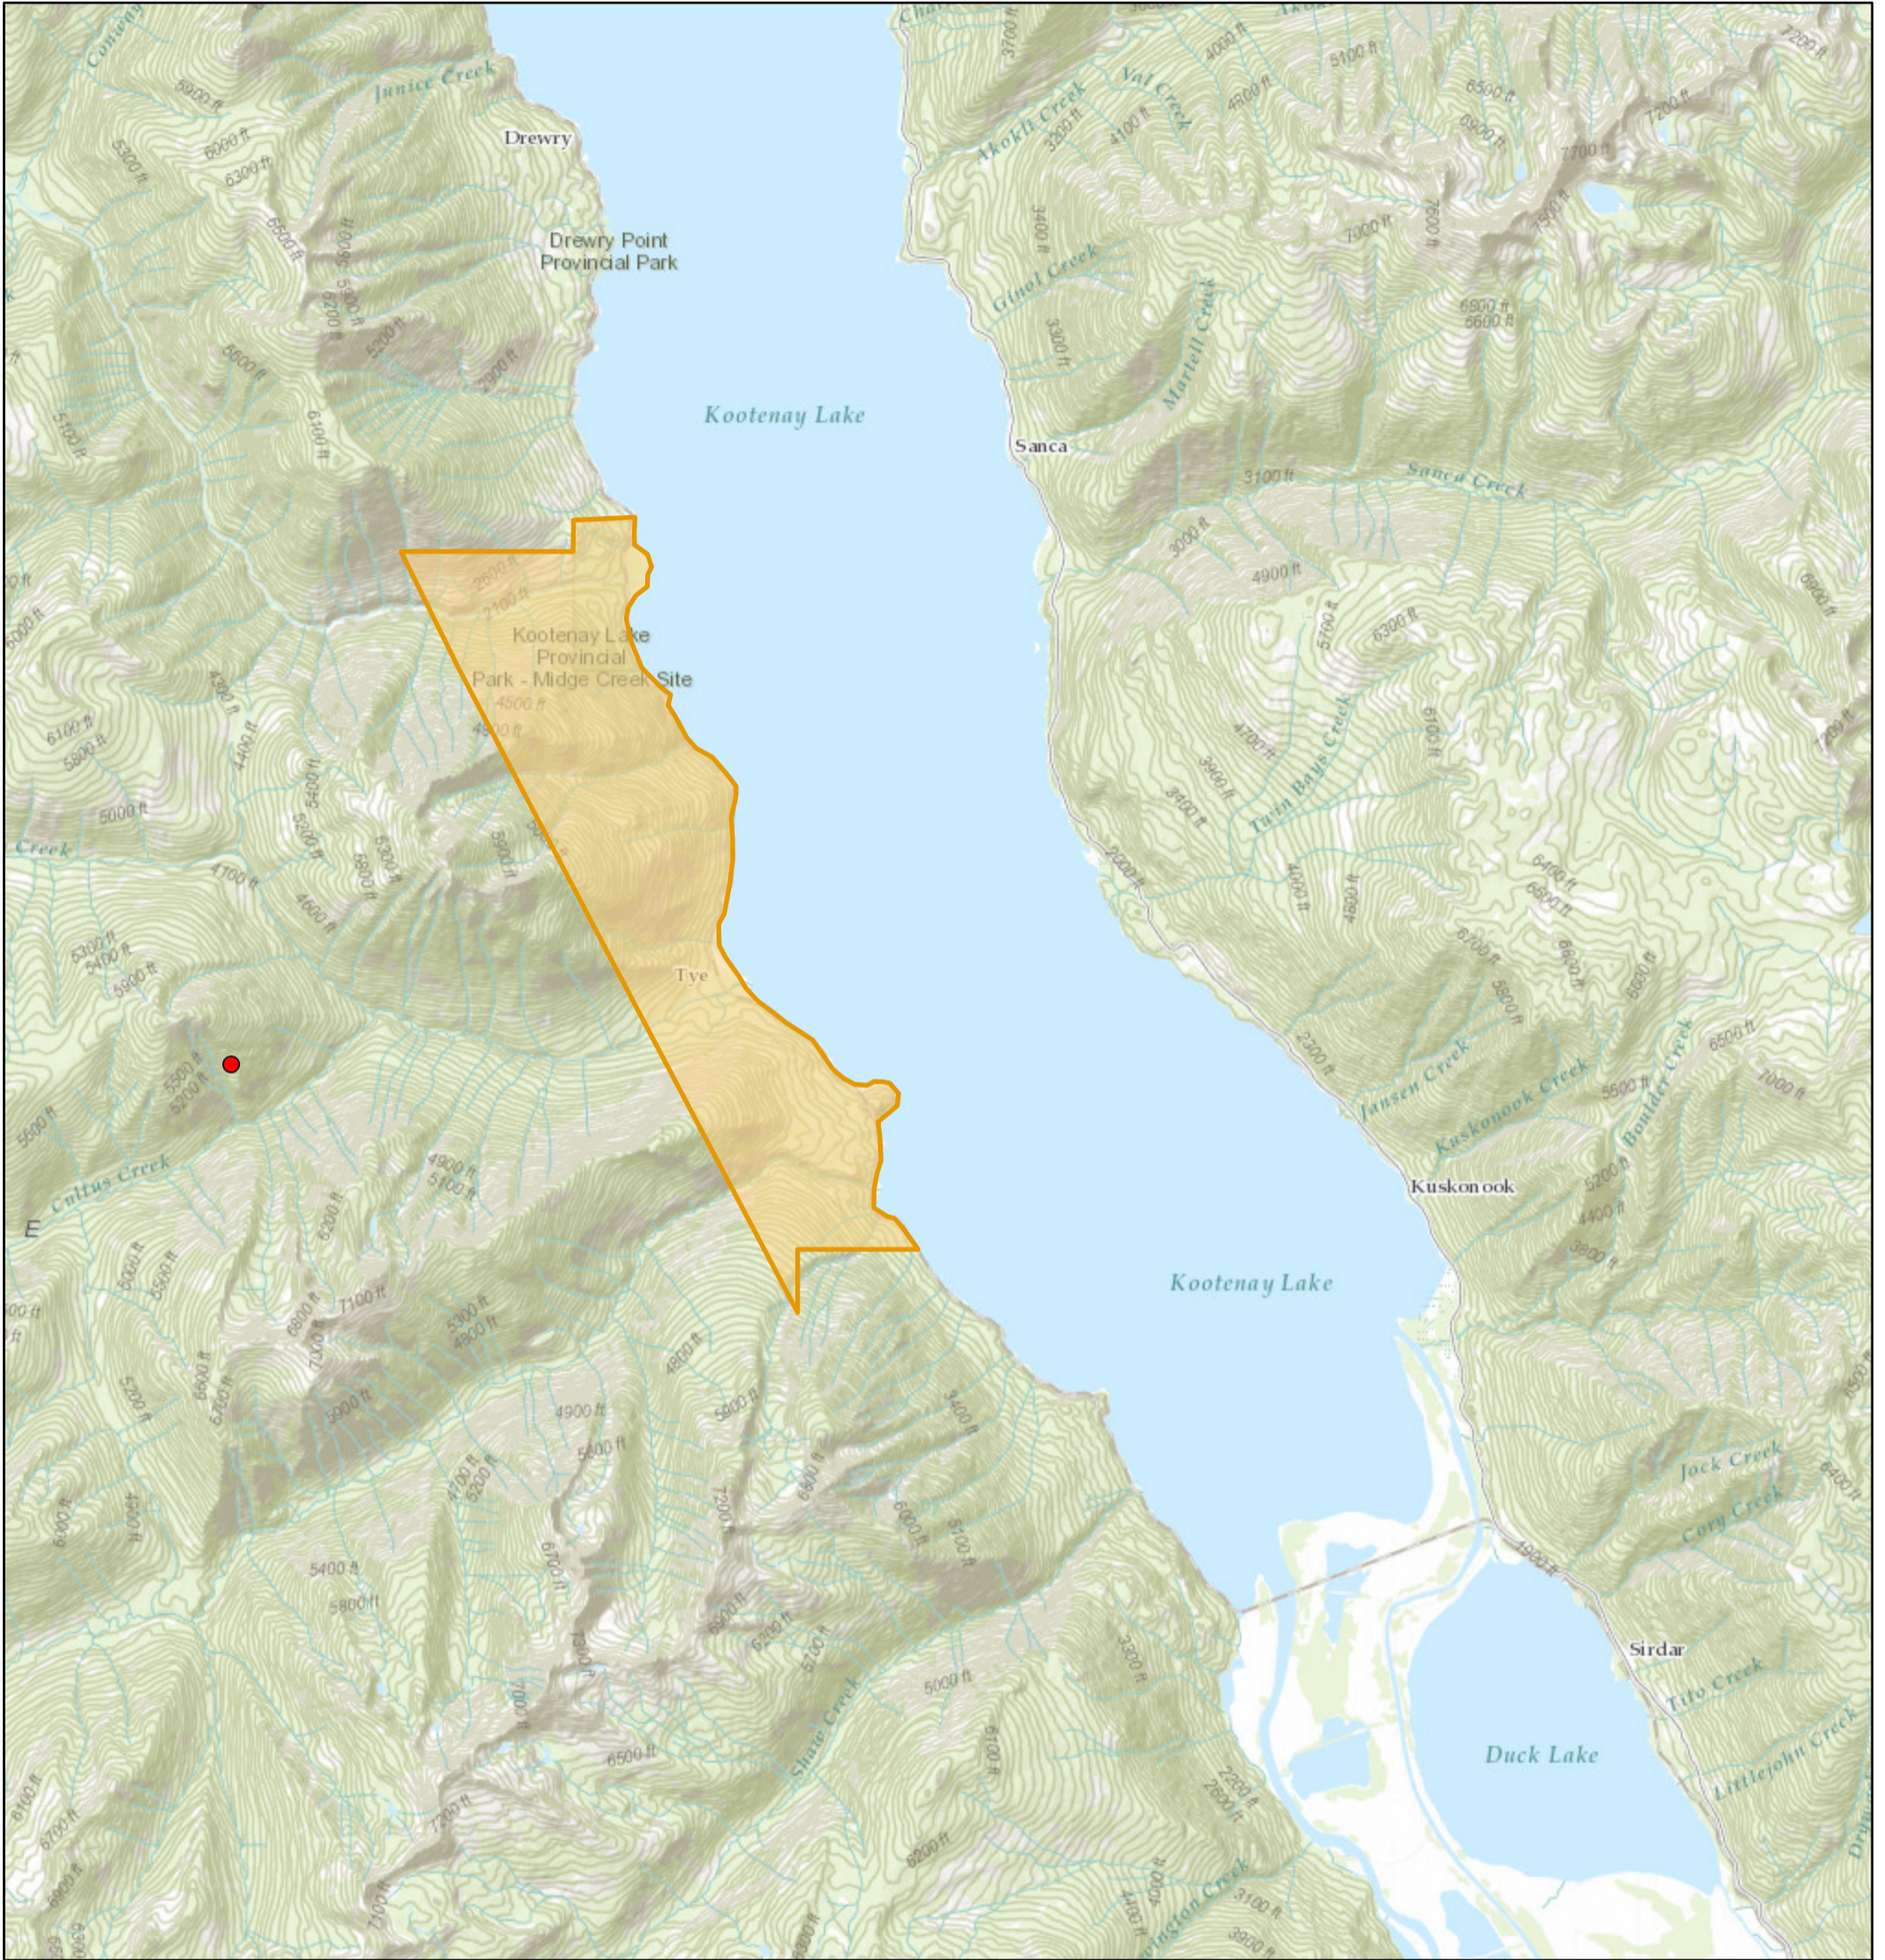

Cultus Creek Evacuation Alert

7/16/2021, 6:50:33 PM

Active Evacuation Areas

 Evacuation Alert

BC WILDFIRE - Fire Locations Current

 Out of Control

1:140,000

City of Cranbrook, RDEK, Province of British Columbia, Esri Canada, Esri, © OpenStreetMap contributors, HERE, Garmin, USGS, NGA, EPA, USDA, NPS, AAFC, NRCan